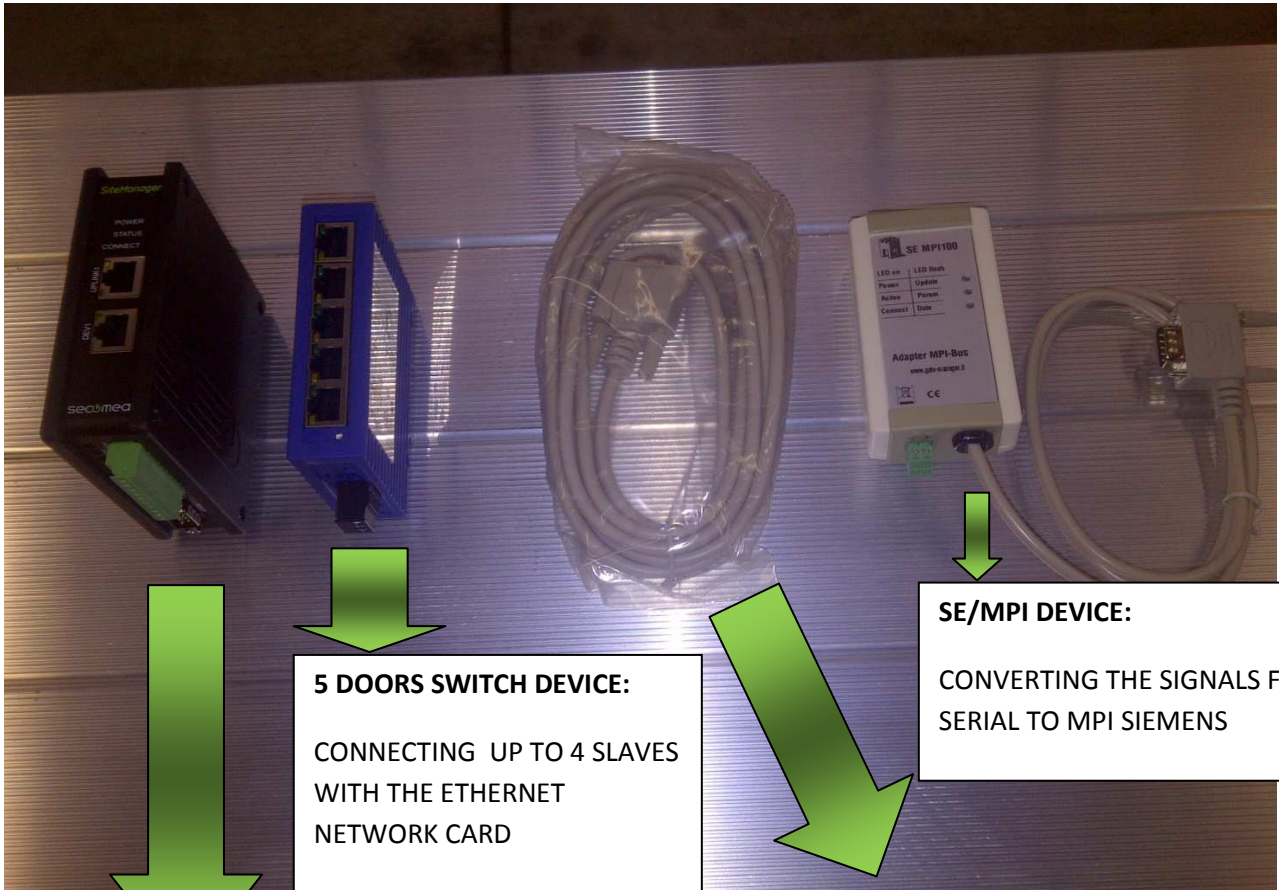

SERVICE KIT FOR PS MACHINES

SITE MANAGER DEVICE:
CONNECTING PS OFFICE AND THE
MACHINE FOR REMOTE ASSISTANCE

5 DOORS SWITCH DEVICE:
CONNECTING UP TO 4 SLAVES
WITH THE ETHERNET
NETWORK CARD

SERIAL EXTENSION CABLE:
CONNECTING THE SITE MANAGER
WITH THE SE/MPI CONVERTER

SE/MPI DEVICE:
CONVERTING THE SIGNALS FROM
SERIAL TO MPI SIEMENS